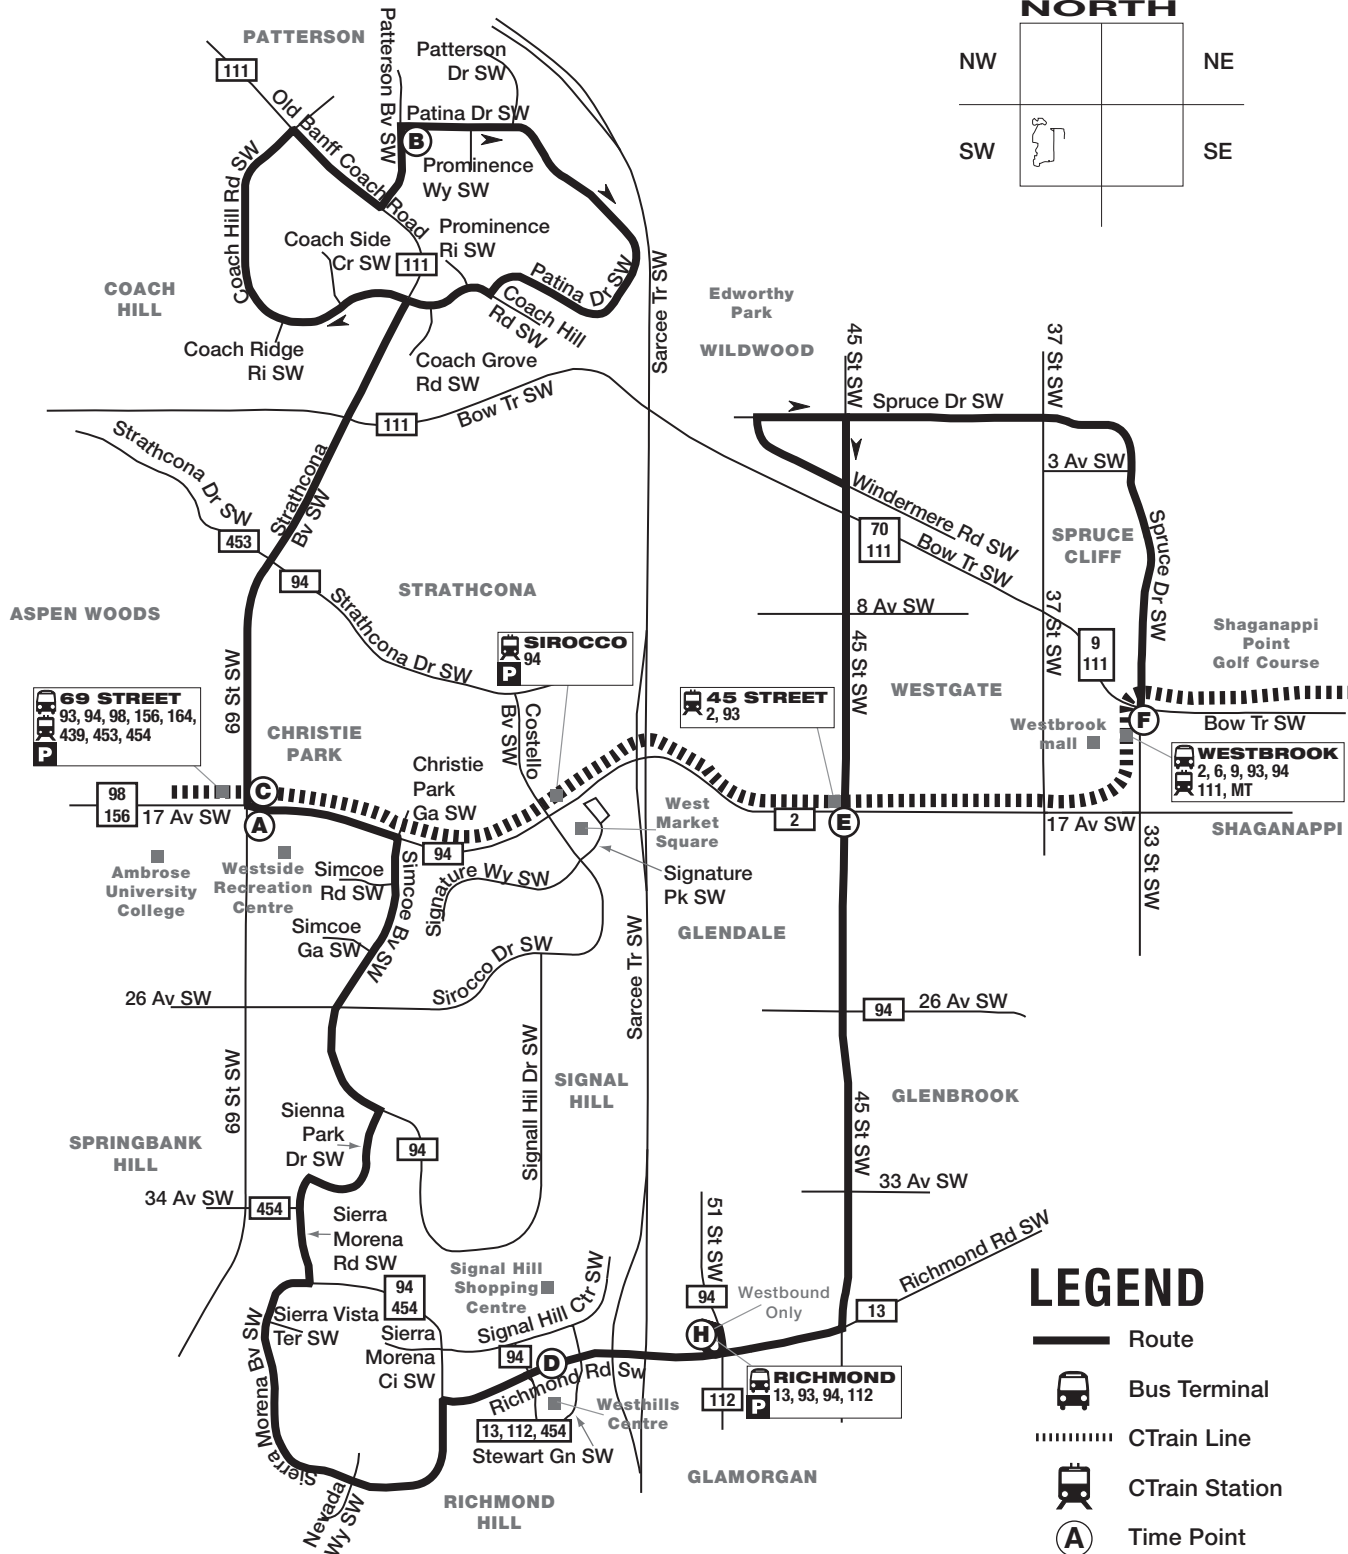

# Coach Hill/Westbrook Route 93

## LEGEND

- Route
- Bus Terminal
- CTrain Line
- CTrain Station
- Time Point
- Intersecting Route
- Park and Ride